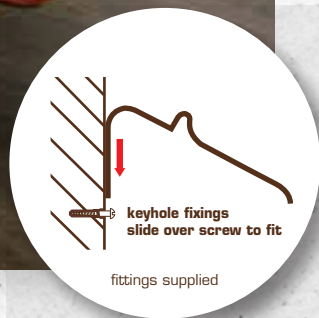

JMNEST-FREE material: stainless steel & mild steel dimensions: 200 x 213 x 475mm

material: stainless steel dimensions: 700 x 140 x 90mm

JMESTILETTO-WHT

JMESTILETTO-SS

stiletto high heeled shoe rack

a unique shoe rack allowing your high-heeled shoes to be beautifully displayed. the clean & simple form provides a perfect backdrop so that the focus is solely on your shoe collection.