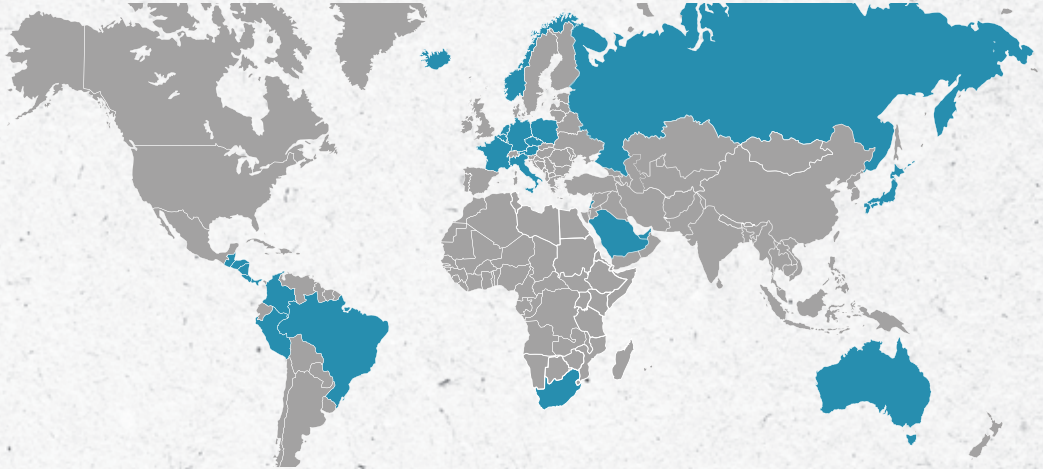

australia

curated group
tara barnes
+61 405 219 644
tara@curatedgroup.com.au
www.curatedgroup.com.au

desarrollos culturales
vanessa venier
+506 2220 3015
venier@dcc.cr
www.dcc.cr

france

mantagifts
customer service
+33 1 80 96 10 10
info@mantagifts.com
www.mantagifts.com

iceland

epal
kjartan páll eyjólfsson
+354 568 7733
kpe@epal.is
www.epal.is

japan

entrex
makiko yoshizawa
+81 353 681 800
yoshizawamakiko@entrex.co.jp
www.entrex.co.jp

poland

deco deli
michał wrzesień
+22 732 05 25
biuro@decodeli.pl
www.decodeli.pl

belgium, netherlands & luxembourg

mantagifts
carolien dijkstra
+31 23 608 0245
benelux@mantagifts.com
www.mantagifts.com

colombia

estibol
silvia fonseca c.
+57 310 2881 492
s.fonseca@estibol.com
www.estibol.com

germany & austria

dfp design
julian grafe
+49 7221 973600
julian.grafe@dfpdesign.de
www.dfpdesign.de

israel

most wanted
daniel klinghofer
+972 9741 6661
daniel@most-wanted.co.il
www.most-wanted.co.il

middle east
saudi arabia, lebanon & uae

different looks
hadi farah
+961 1 89 52 52
hadi@different-looks.com

russia
inc. belarus, ukraine & kazakhstan

fine design group
aleksandra
+7 495 641 59 60
aleksandra@finedesigngroup.ru
www.finedesigngroup.ru

brazil

a.s fun gifts
ana simoes
+551 199 219 9375
ana.simoes@aesimportadora.com.br
www.asfungifts.com.br

czech republic

albertina
roman schreiber
+420 222 312 567
info@naoko.cz
www.naoko.cz

hong kong

homeless
emma wong
+852 2782 1881
emma@homeless.hk
www.homeless.hk

italy

moroni gomma srl
fabio
+39 02 796 220
fabio@moronigomma.it
www.moronigomma.it

norway

r8 design as
elisabeth sorensen
+47 21 68 92 72
elisabeth@r8.no
www.r8.no

south africa

big blue
alastair cronin
+27 11 021 7640
alastair@bigblue.co.za
www.bigblue.co.za