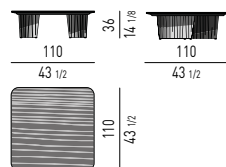

PIANO IN VETRO RETROVERNICIATO | BACKPAINTED GLASS TOP

TAVOLINI | COFFEE TABLES

CONSOLLE | CONSOLE TABLES

CORNER CONSOLE

Minotti

PIANO IN LARICE | LARCH TOP

TAVOLINI | COFFEE TABLES

CONSOLLE | CONSOLE TABLES