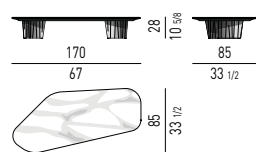

PIANO IN MARMO CALACATTA | CALACATTA MARBLE TOP

TAVOLINI | COFFEE TABLES