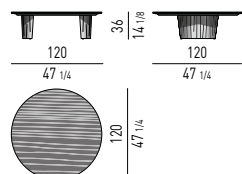

PIANO IN VETRO RETROVERNICIATO | BACKPAINTED GLASS TOP

TAVOLINI | COFFEE TABLES

CONSOLLE | CONSOLE TABLES

CORNER CONSOLE

Minotti

PIANO IN LARICE | LARCH TOP

TAVOLINI | COFFEE TABLES

CONSOLLE | CONSOLE TABLES