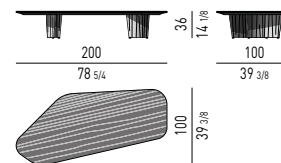

PIANO IN VETRO RETROVERNICIATO | BACKPAINTED GLASS TOP

TAVOLINI | COFFEE TABLES

CONSOLLE | CONSOLE TABLES

CORNER CONSOLE

Minotti

PIANO IN LARICE | LARCH TOP

TAVOLINI | COFFEE TABLES

CONSOLLE | CONSOLE TABLES