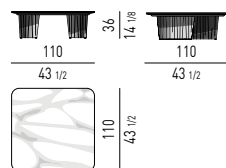

PIANO IN MARMO CALACATTA | CALACATTA MARBLE TOP

TAVOLINI | COFFEE TABLES