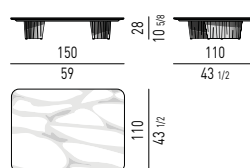

PIANO IN MARMO CALACATTA | CALACATTA MARBLE TOP

TAVOLINI | COFFEE TABLES