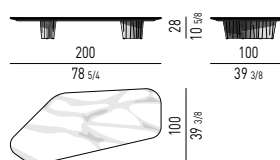

PIANO IN MARMO CALACATTA | CALACATTA MARBLE TOP

TAVOLINI | COFFEE TABLES