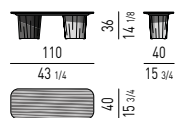

PIANO IN VETRO RETROVERNICIATO | BACKPAINTED GLASS TOP

TAVOLINI | COFFEE TABLES

CONSOLLE | CONSOLE TABLES

CORNER CONSOLE

Minotti

PIANO IN LARICE | LARCH TOP

TAVOLINI | COFFEE TABLES

CONSOLLE | CONSOLE TABLES