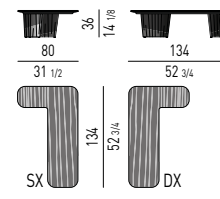

CORNER CONSOLE