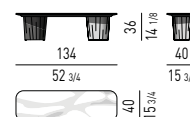

PIANO IN VETRO RETROVERNICIATO | BACKPAINTED GLASS TOP

TAVOLINI | COFFEE TABLES

CONSOLLE | CONSOLE TABLES

CORNER CONSOLE

Minotti

PIANO IN LARICE | LARCH TOP

TAVOLINI | COFFEE TABLES

CONSOLLE | CONSOLE TABLES

CORNER CONSOLE

PIANO IN MARMO CALACATTA | CALACATTA MARBLE TOP

TAVOLINI | COFFEE TABLES

CONSOLLE | CONSOLE TABLES

CORNER CONSOLE