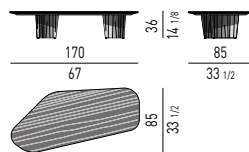

PIANO IN VETRO RETROVERNICIATO | BACKPAINTED GLASS TOP

TAVOLINI | COFFEE TABLES

CONSOLLE | CONSOLE TABLES

CORNER CONSOLE

Minotti

PIANO IN LARICE | LARCH TOP

TAVOLINI | COFFEE TABLES

CONSOLLE | CONSOLE TABLES