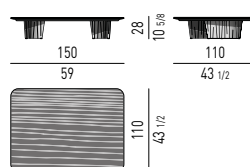

PIANO IN VETRO RETROVERNICIATO | BACKPAINTED GLASS TOP

TAVOLINI | COFFEE TABLES

CONSOLLE | CONSOLE TABLES

CORNER CONSOLE

Minotti

PIANO IN LARICE | LARCH TOP

TAVOLINI | COFFEE TABLES

CONSOLLE | CONSOLE TABLES