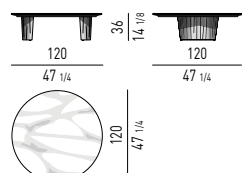

PIANO IN MARMO CALACATTA | CALACATTA MARBLE TOP

TAVOLINI | COFFEE TABLES