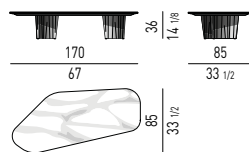

PIANO IN MARMO CALACATTA | CALACATTA MARBLE TOP

TAVOLINI | COFFEE TABLES