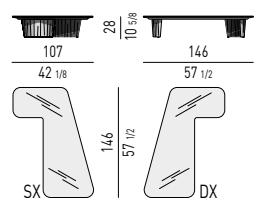

PIANO IN VETRO RETROVERNICIATO | BACKPAINTED GLASS TOP

TAVOLINI | COFFEE TABLES

CONSOLLE | CONSOLE TABLES

CORNER CONSOLE

Minotti

PIANO IN LARICE | LARCH TOP

TAVOLINI | COFFEE TABLES

CONSOLLE | CONSOLE TABLES