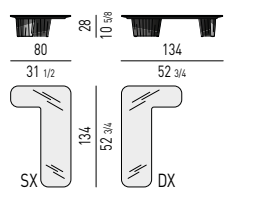

PIANO IN VETRO RETROVERNICIATO | BACKPAINTED GLASS TOP

TAVOLINI | COFFEE TABLES

CONSOLLE | CONSOLE TABLES

CORNER CONSOLE

Minotti

PIANO IN LARICE | LARCH TOP

TAVOLINI | COFFEE TABLES

CONSOLLE | CONSOLE TABLES