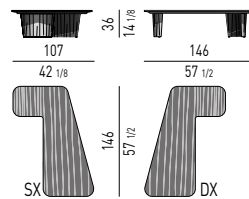

CORNER CONSOLE