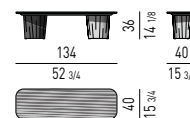

PIANO IN VETRO RETROVERNICIATO | BACKPAINTED GLASS TOP

TAVOLINI | COFFEE TABLES

CONSOLLE | CONSOLE TABLES

CORNER CONSOLE

Minotti

PIANO IN LARICE | LARCH TOP

TAVOLINI | COFFEE TABLES

CONSOLLE | CONSOLE TABLES