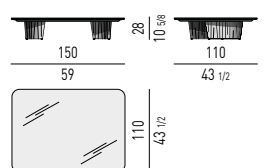

PIANO IN VETRO RETROVERNICIATO | BACKPAINTED GLASS TOP

TAVOLINI | COFFEE TABLES

CONSOLLE | CONSOLE TABLES

CORNER CONSOLE

Minotti

PIANO IN LARICE | LARCH TOP

TAVOLINI | COFFEE TABLES

CONSOLLE | CONSOLE TABLES