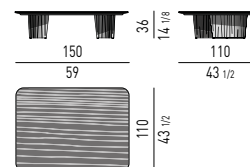

PIANO IN VETRO RETROVERNICIATO | BACKPAINTED GLASS TOP

TAVOLINI | COFFEE TABLES

CONSOLLE | CONSOLE TABLES

CORNER CONSOLE

Minotti

PIANO IN LARICE | LARCH TOP

TAVOLINI | COFFEE TABLES

CONSOLLE | CONSOLE TABLES