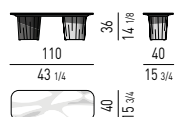

PIANO IN VETRO RETROVERNICIATO | BACKPAINTED GLASS TOP

TAVOLINI | COFFEE TABLES

CONSOLLE | CONSOLE TABLES

CORNER CONSOLE

Minotti

PIANO IN LARICE | LARCH TOP

TAVOLINI | COFFEE TABLES

CONSOLLE | CONSOLE TABLES

CORNER CONSOLE

PIANO IN MARMO CALACATTA | CALACATTA MARBLE TOP

TAVOLINI | COFFEE TABLES

CONSOLLE | CONSOLE TABLES

CORNER CONSOLE