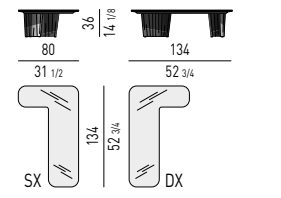

PIANO IN VETRO RETROVERNICIATO | BACKPAINTED GLASS TOP

TAVOLINI | COFFEE TABLES

CONSOLLE | CONSOLE TABLES

CORNER CONSOLE

Minotti

PIANO IN LARICE | LARCH TOP

TAVOLINI | COFFEE TABLES

CONSOLLE | CONSOLE TABLES