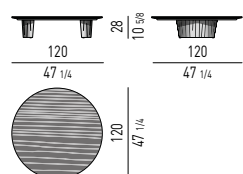

PIANO IN VETRO RETROVERNICIATO | BACKPAINTED GLASS TOP

TAVOLINI | COFFEE TABLES

CONSOLLE | CONSOLE TABLES

CORNER CONSOLE

Minotti

PIANO IN LARICE | LARCH TOP

TAVOLINI | COFFEE TABLES

CONSOLLE | CONSOLE TABLES