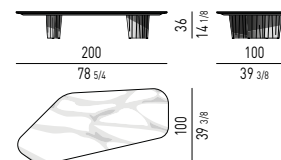

PIANO IN MARMO CALACATTA | CALACATTA MARBLE TOP

TAVOLINI | COFFEE TABLES