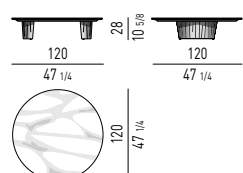

PIANO IN VETRO RETROVERNICIATO | BACKPAINTED GLASS TOP

TAVOLINI | COFFEE TABLES

CONSOLLE | CONSOLE TABLES

CORNER CONSOLE

Minotti

PIANO IN LARICE | LARCH TOP

TAVOLINI | COFFEE TABLES

CONSOLLE | CONSOLE TABLES

CORNER CONSOLE

PIANO IN MARMO CALACATTA | CALACATTA MARBLE TOP

TAVOLINI | COFFEE TABLES

CONSOLLE | CONSOLE TABLES

CORNER CONSOLE