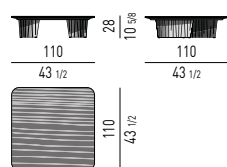

PIANO IN VETRO RETROVERNICIATO | BACKPAINTED GLASS TOP

TAVOLINI | COFFEE TABLES

CONSOLLE | CONSOLE TABLES

CORNER CONSOLE

Minotti

PIANO IN LARICE | LARCH TOP

TAVOLINI | COFFEE TABLES

CONSOLLE | CONSOLE TABLES