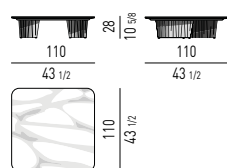

PIANO IN MARMO CALACATTA | CALACATTA MARBLE TOP

TAVOLINI | COFFEE TABLES