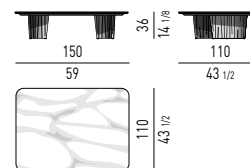

PIANO IN MARMO CALACATTA | CALACATTA MARBLE TOP

TAVOLINI | COFFEE TABLES