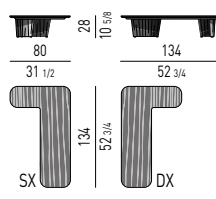

CORNER CONSOLE