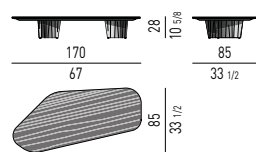

PIANO IN VETRO RETROVERNICIATO | BACKPAINTED GLASS TOP

TAVOLINI | COFFEE TABLES

CONSOLLE | CONSOLE TABLES

CORNER CONSOLE

Minotti

PIANO IN LARICE | LARCH TOP

TAVOLINI | COFFEE TABLES

CONSOLLE | CONSOLE TABLES