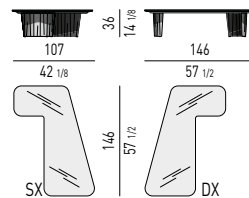

PIANO IN VETRO RETROVERNICIATO | BACKPAINTED GLASS TOP

TAVOLINI | COFFEE TABLES

CONSOLLE | CONSOLE TABLES

CORNER CONSOLE

Minotti

PIANO IN LARICE | LARCH TOP

TAVOLINI | COFFEE TABLES

CONSOLLE | CONSOLE TABLES