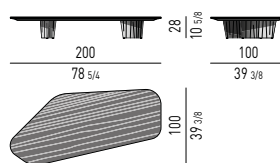

PIANO IN VETRO RETROVERNICIATO | BACKPAINTED GLASS TOP

TAVOLINI | COFFEE TABLES

CONSOLLE | CONSOLE TABLES

CORNER CONSOLE

Minotti

PIANO IN LARICE | LARCH TOP

TAVOLINI | COFFEE TABLES

CONSOLLE | CONSOLE TABLES