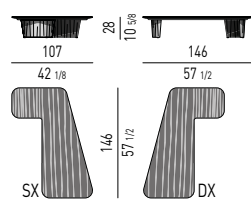

CORNER CONSOLE